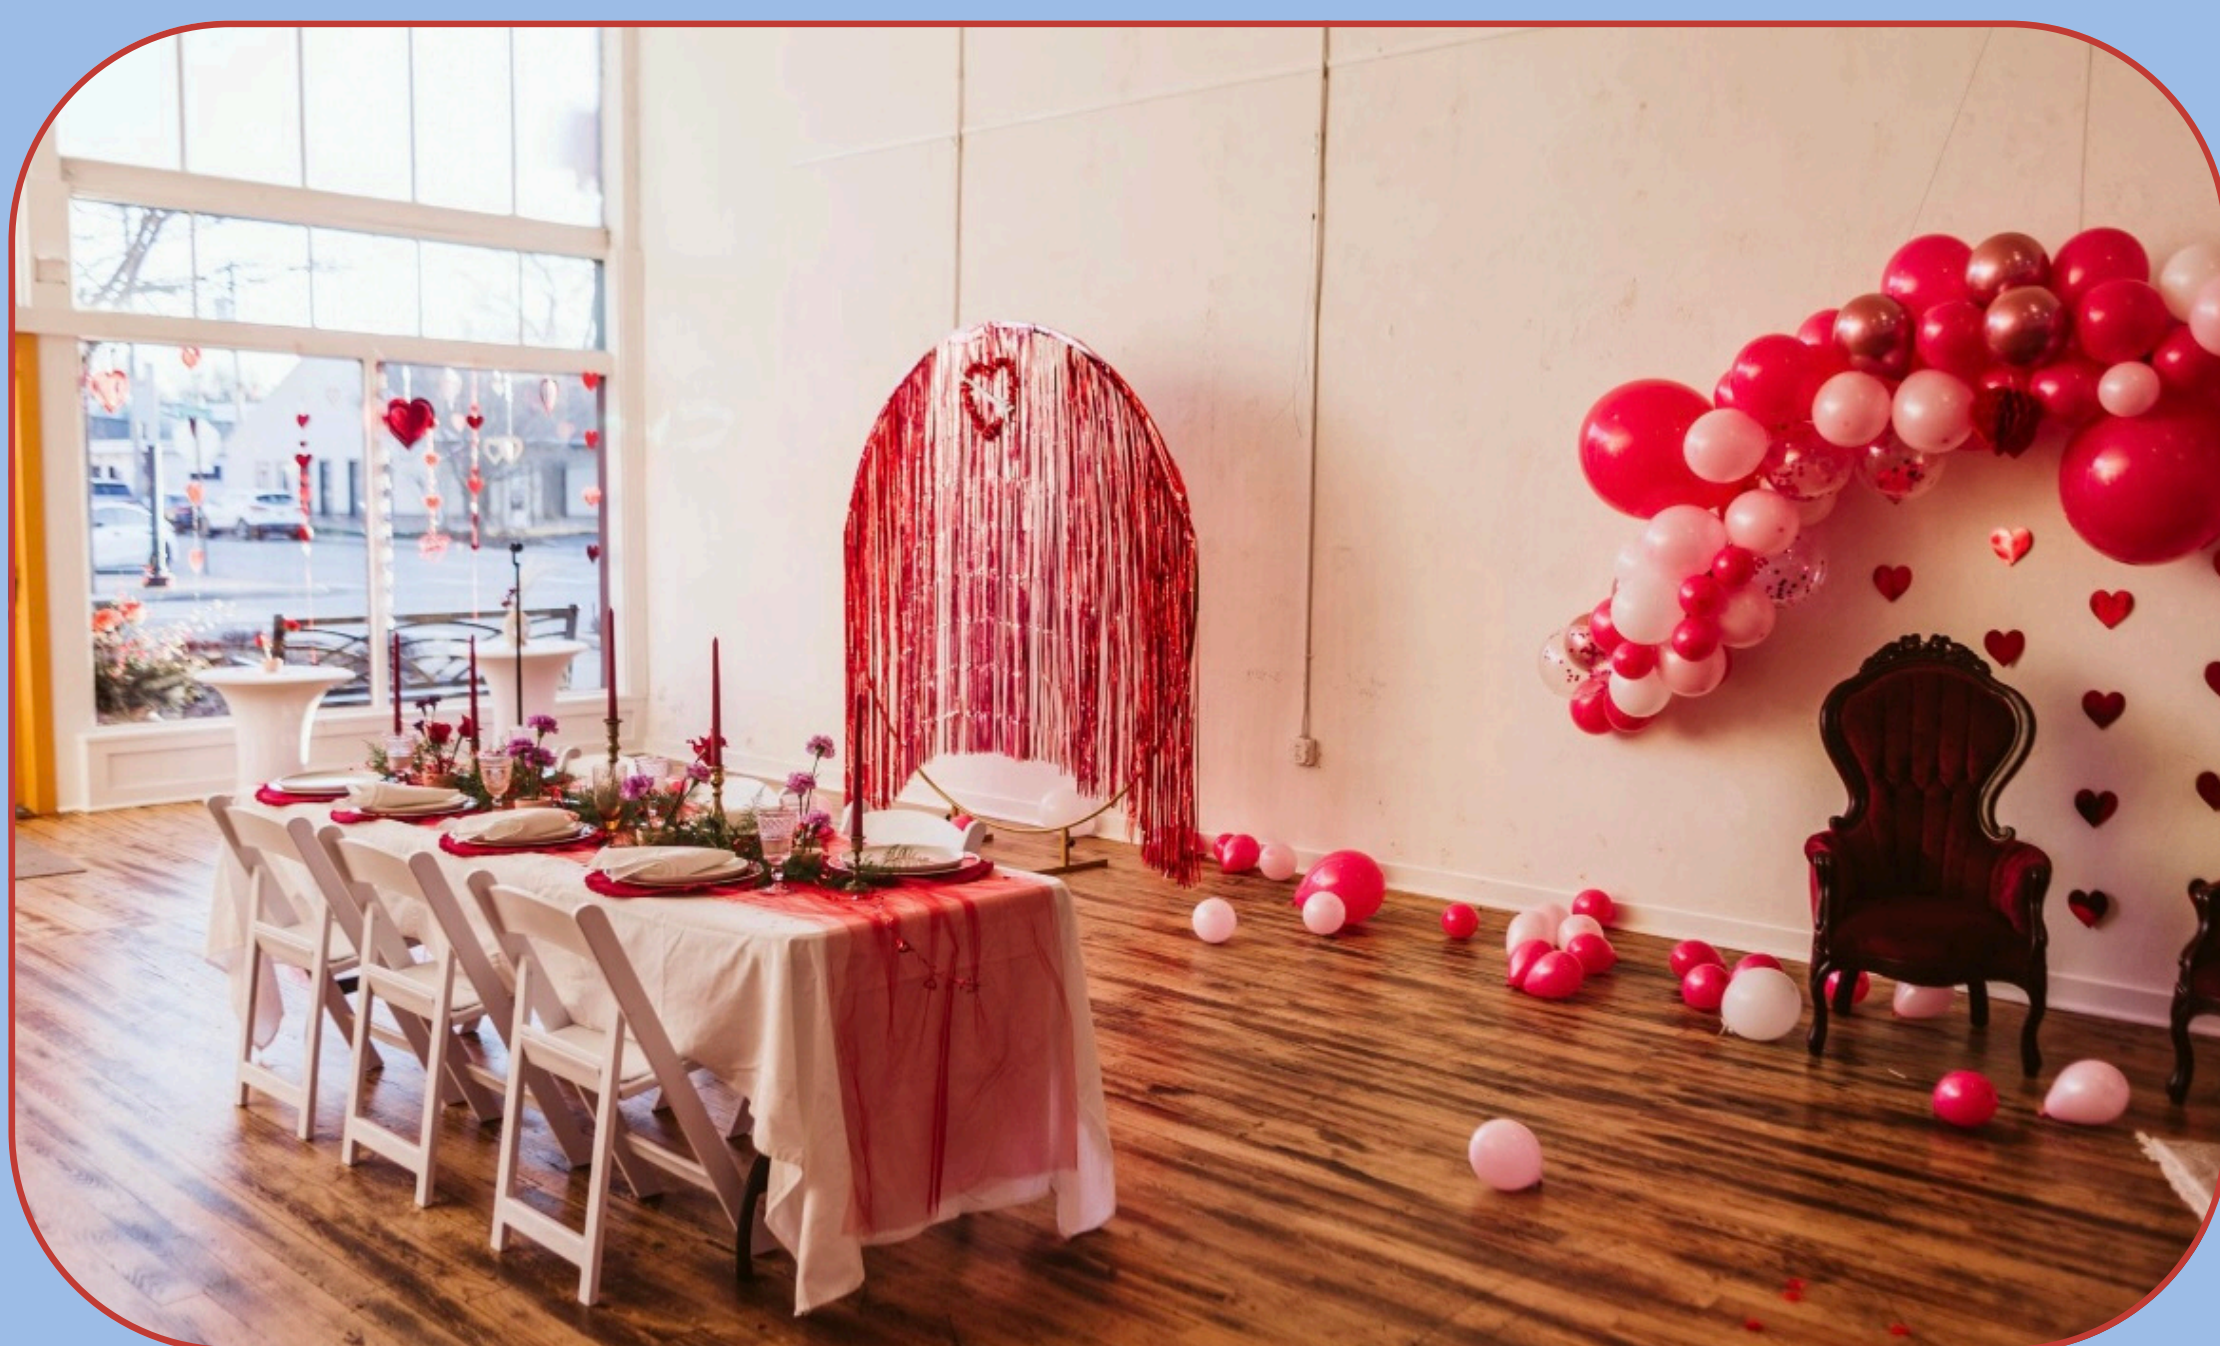

[@NWARDKANSASMAMAS](#)